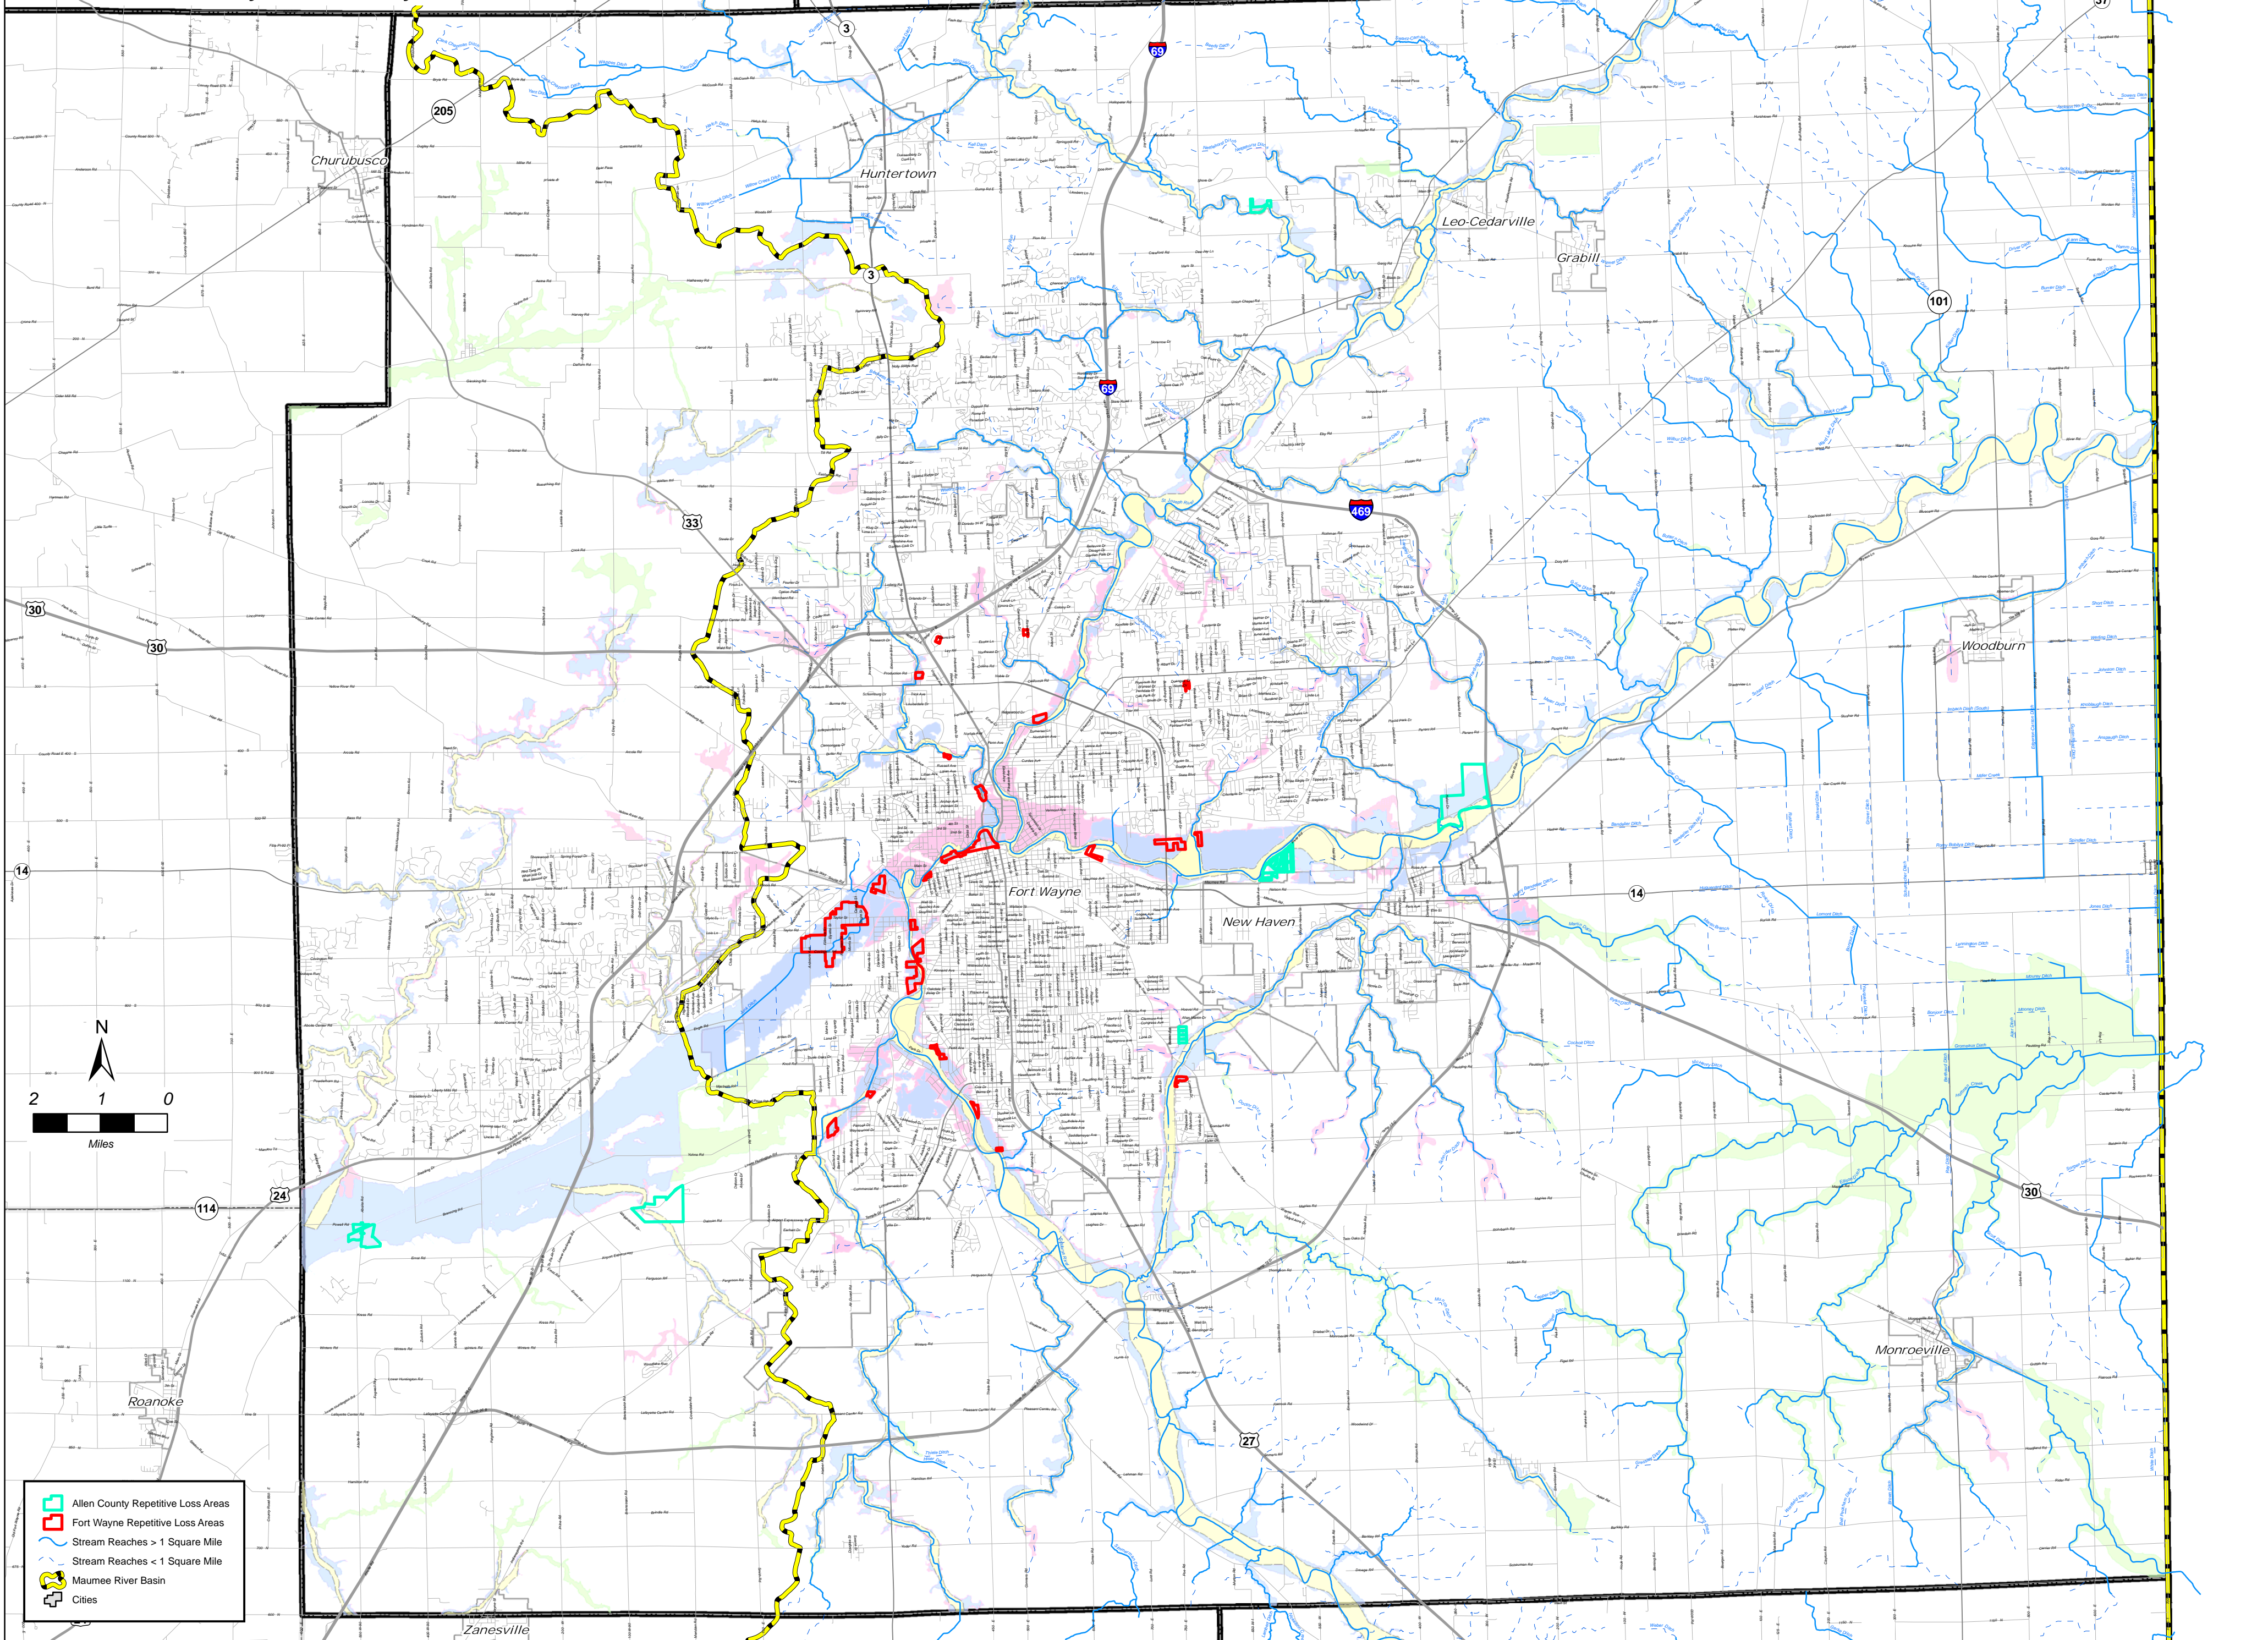

Repetitive Loss Areas

Allen County & Fort Wayne

- Allen County Repetitive Loss Areas
- Fort Wayne Repetitive Loss Areas
- Stream Reaches > 1 Square Mile
- Stream Reaches < 1 Square Mile
- Maumee River Basin
- Cities